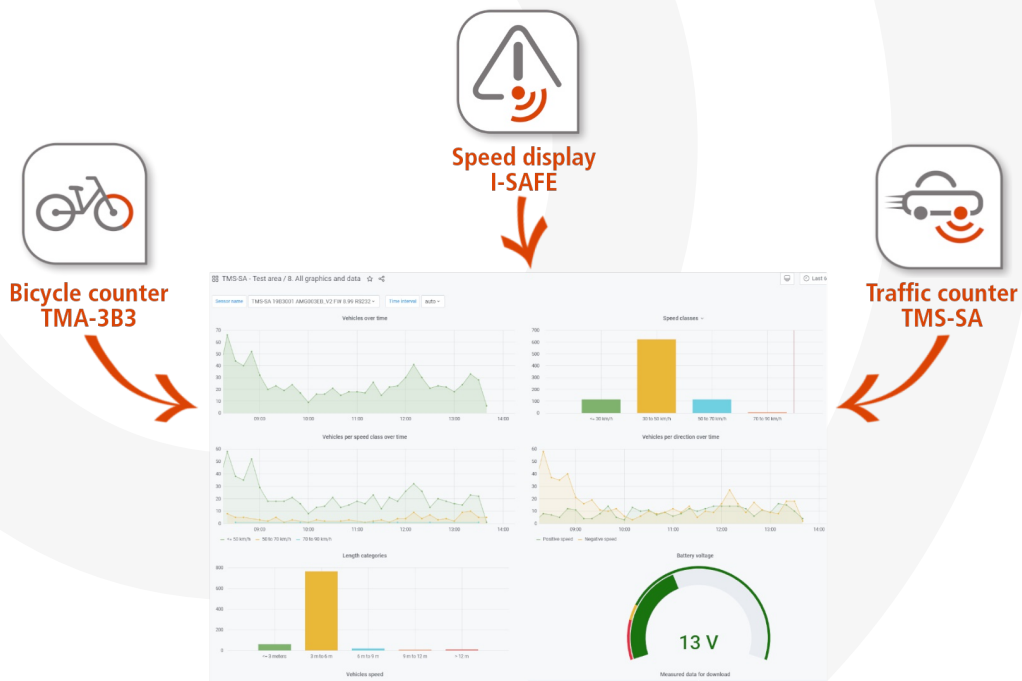

## Your traffic data online, everywhere, every day

## FEATURES

- ✓ Raw data available, to be downloaded in CSV format
- ✓ Near real-time data collection using 3G or 4G network
- ✓ Remote battery monitoring
- ✓ Secured access through web browser
- ✓ Choice of the analysis period
- ✓ Choice of the time interval for the data analysis

## ADVANTAGES

- ✓ Instant visualisation of your traffic data: near real-time insights on traffic behaviour
- ✓ Data accessible
  - \* from any browser
  - \* at any time
- ✓ Various graphs showing key data